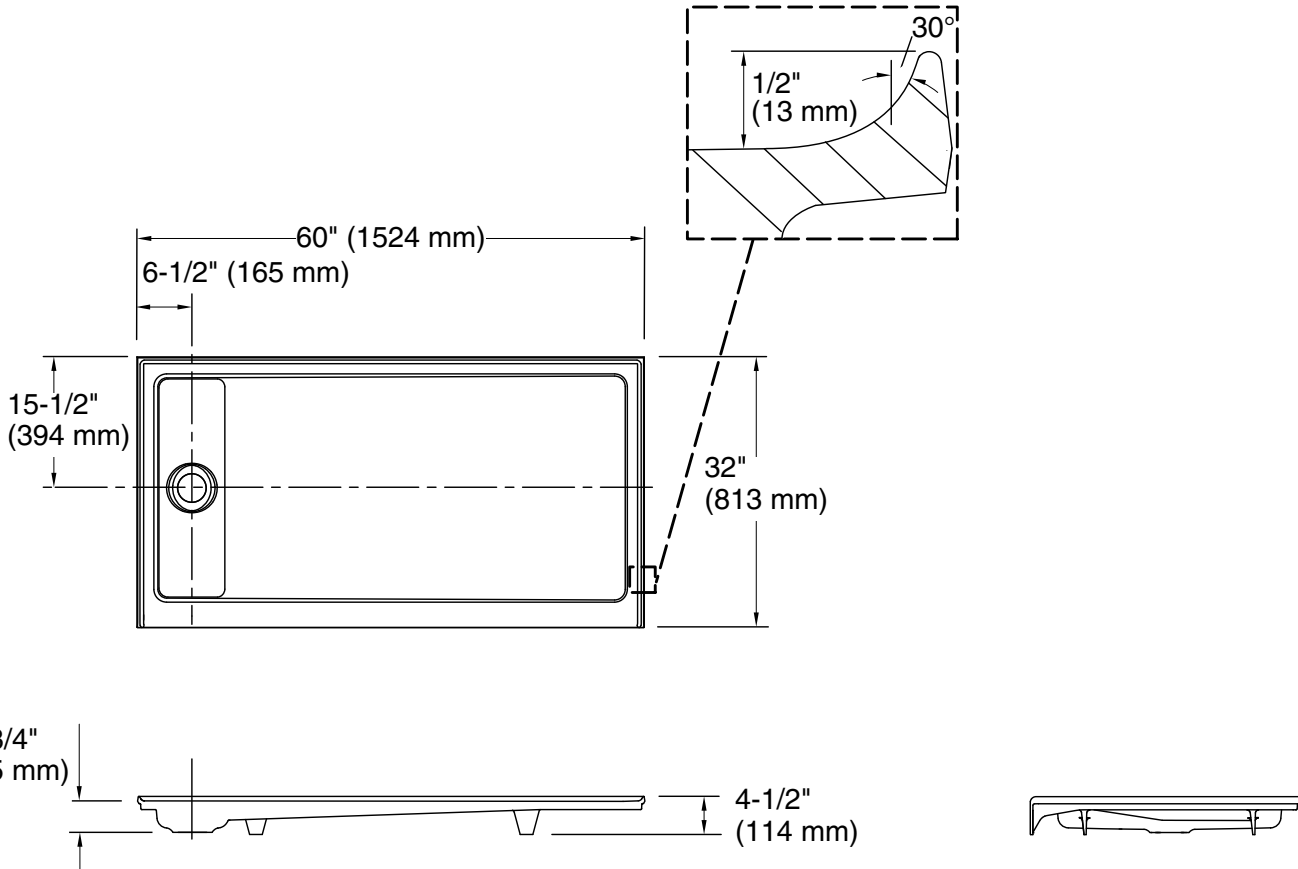

Features

- Safeguard® slip-resistant surface on bath floor.
- Single threshold for alcove installation with three tile-in flanges.
- Recessed drain (can be used with K-9155 or K-9156 drain cover).
- Left center drain.
- Ideal size for remodel installations into a 5" (1524 mm) alcove with a shower door.
- Rim size optimized for water containment and aesthetics.

Color	Code	Description
	0	White
	96	Biscuit
	NY	Dune

Technical Information

All product dimensions are nominal.

Installation: Three-wall alcove
 Drain location: Left
 Weight: 230 lbs (104.3 kg)

Notes

Measure your actual product for rough-in details.